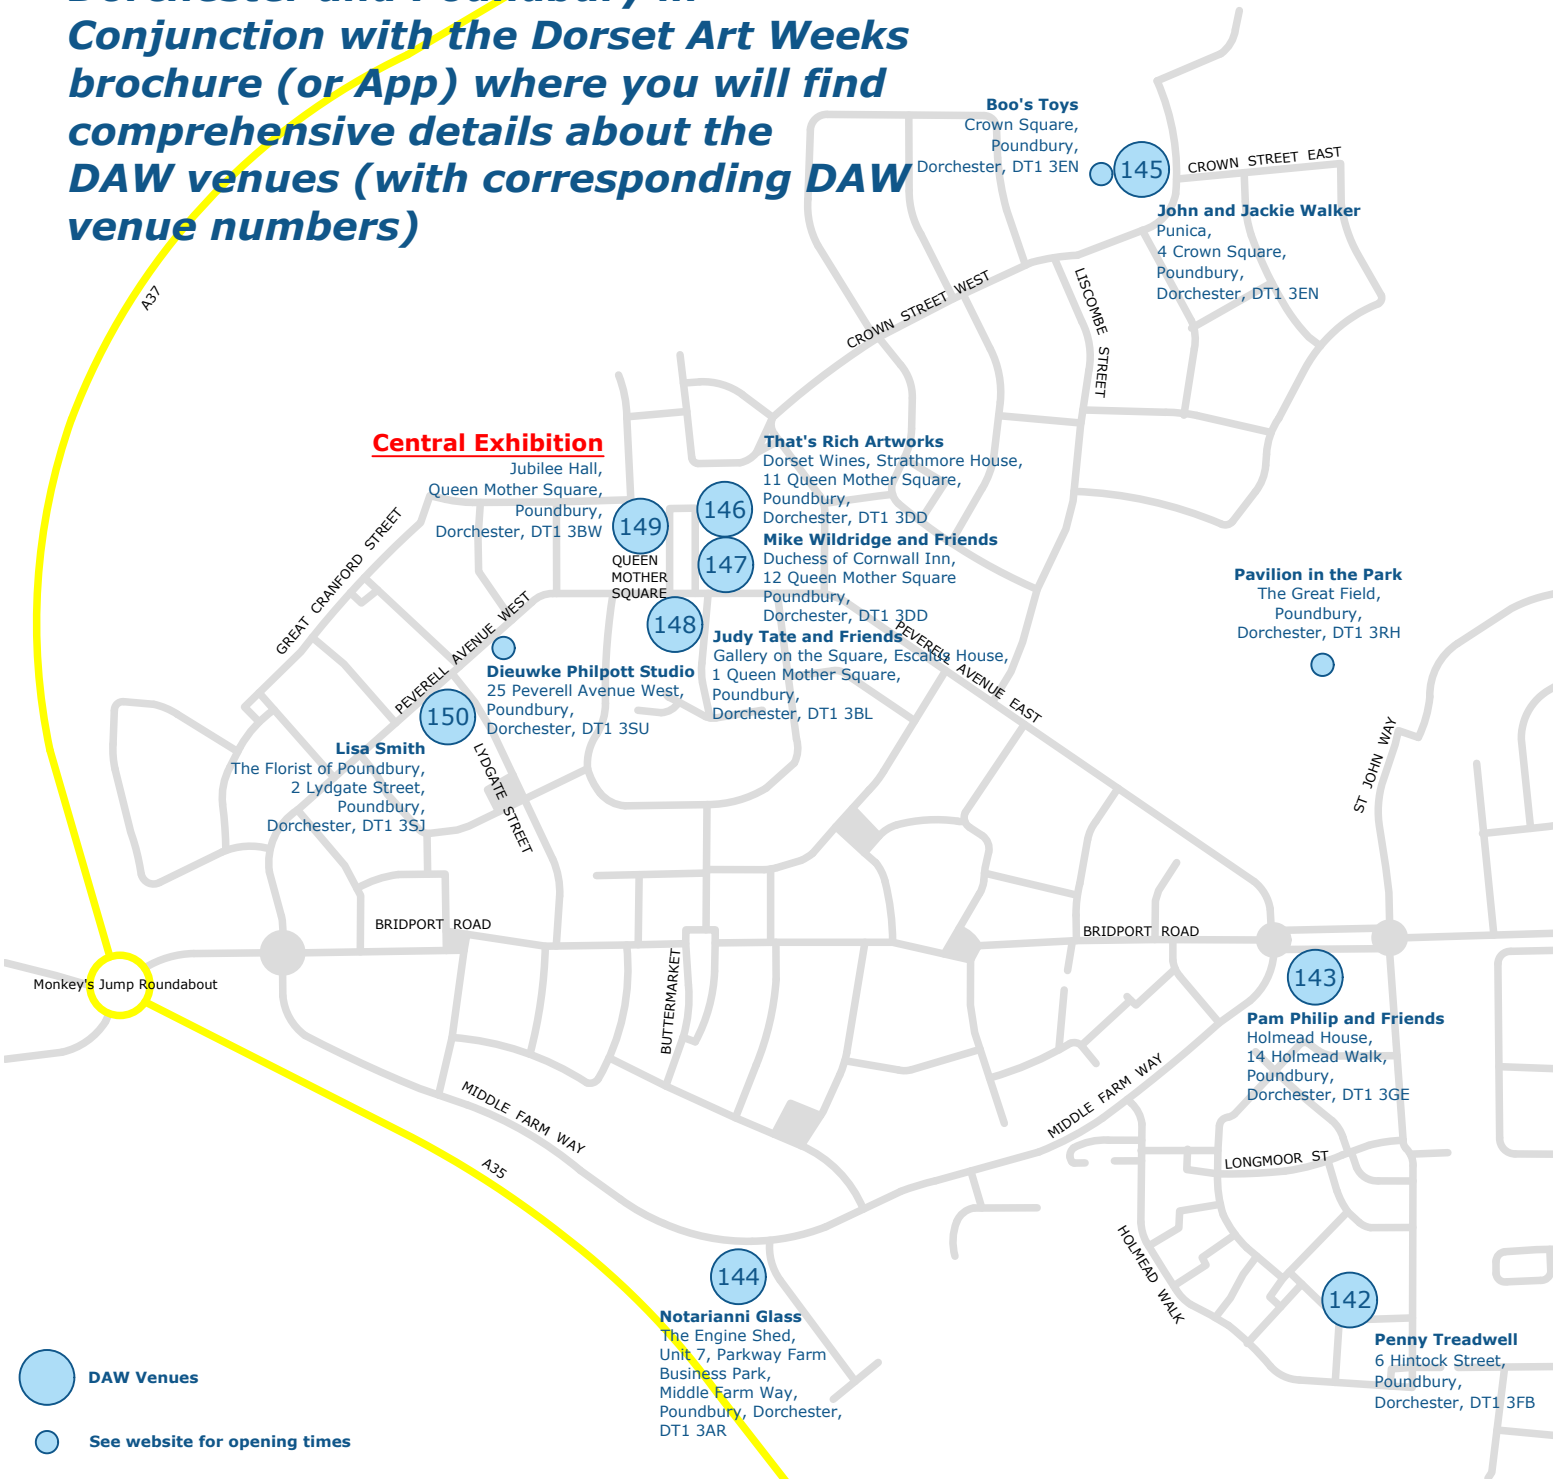

# WELCOME TO ART IN POUNDBURY AND DORSET ART WEEKS 2022

## The Poundbury Trail

*Ideally use our trail maps of Dorchester and Poundbury in Conjunction with the Dorset Art Weeks brochure (or App) where you will find comprehensive details about the DAW venues (with corresponding DAW venue numbers)*